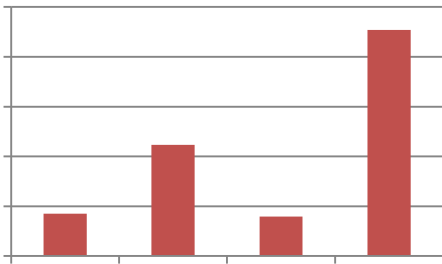

目 录

	2
	2
	3
	3
<input type="checkbox"/>	4
	4
<input type="checkbox"/>	5
	6
	7
	8
	9
	10
	10

	3453.08	-1.40%
	13897.03	-3.58%
	9215.10	-5.05%
	2756.81	-4.01%
□□	5146.38	-2.21%
	28739.72	-1.23%
□□	3943.34	2.64%
□ □		

[Red Bar]	
[Red Bar]	[Grey Bar]
[Red Bar]	[White Bar]
[Red Bar]	[Grey Bar]

[Small White Square]

□

■

—

□□

□□

□