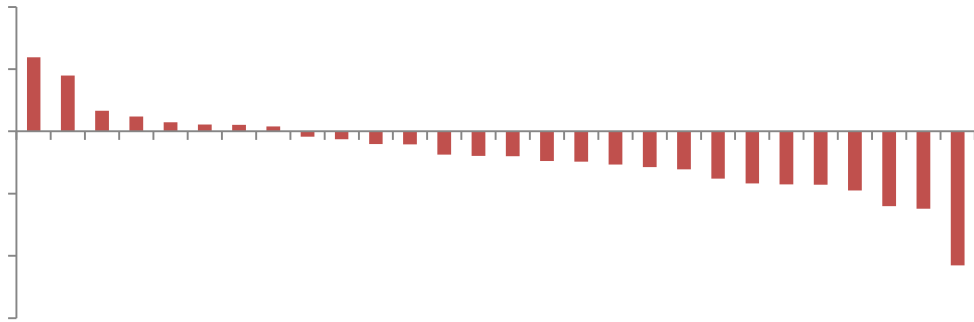

目 录

	2
	2
	3
	3
<input type="checkbox"/>	4
	4
<input type="checkbox"/>	5
	6
	7
	8
	9
	10
	10

	3453.08	-1.40%
	13897.03	-3.58%
	9215.10	-5.05%
	2756.81	-4.01%
□□	5146.38	-2.21%
	28739.72	-1.23%
□□	3943.34	2.64%
□ □		

[Red Bar]	
[Red Bar]	[Grey Bar]
[Red Bar]	[White Bar]
[Red Bar]	[Grey Bar]

[Small White Square]

□

■

—

□□

□□

□