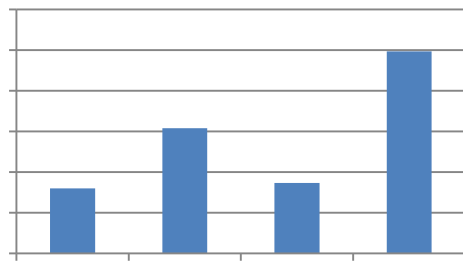

目 录

	2
	2
	3
	3
<input type="checkbox"/>	4
	4
<input type="checkbox"/>	5
	6
	7
	8
	9
	10
	10

	3453.08	-1.40%
	13897.03	-3.58%
	9215.10	-5.05%
	2756.81	-4.01%
□□	5146.38	-2.21%
	28739.72	-1.23%
□□	3943.34	2.64%
□ □		

[Red Bar]	
[Red Bar]	[Grey Bar]
[Red Bar]	[White Bar]
[Red Bar]	[Grey Bar]

[Small White Square]

□

■

—

□□

□□

□