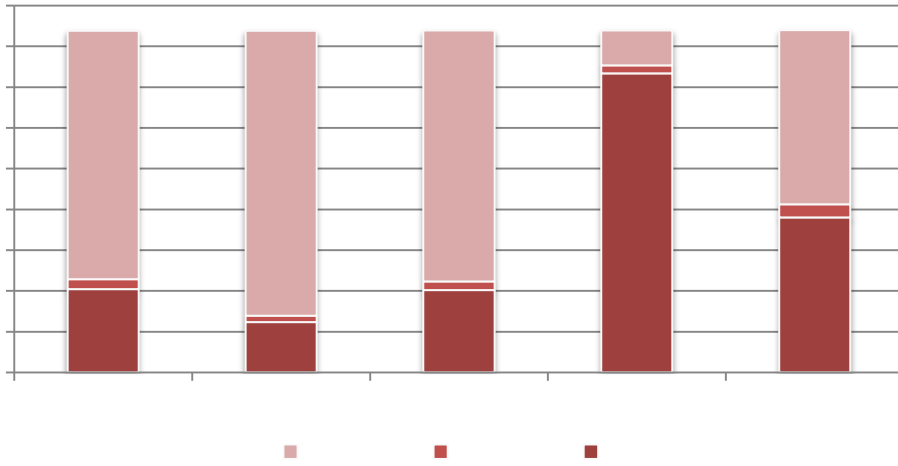

目 录

	2
	2
	3
	3
<input type="checkbox"/>	4
	4
<input type="checkbox"/>	5
	6
	7
	8
	9
	10
	10

	3453.08	-1.40%
	13897.03	-3.58%
	9215.10	-5.05%
	2756.81	-4.01%
□□	5146.38	-2.21%
	28739.72	-1.23%
□□	3943.34	2.64%
□ □		

[Red Bar]	
[Red Bar]	[Grey Bar]
[Red Bar]	[White Bar]
[Red Bar]	[Grey Bar]

[Small White Square]

□

■

—

□□

□□

□