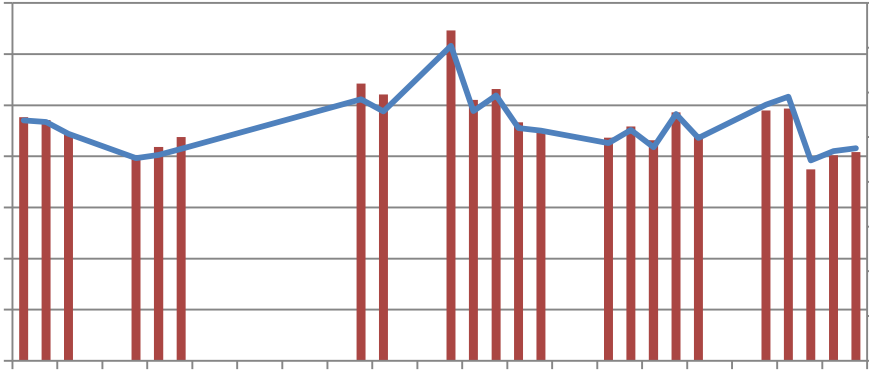

目 录

	2
	2
	3
	3
<input type="checkbox"/>	4
	4
<input type="checkbox"/>	5
	6
	7
	8
	9
	10
	10

	3453.08	-1.40%
	13897.03	-3.58%
	9215.10	-5.05%
	2756.81	-4.01%
□□	5146.38	-2.21%
	28739.72	-1.23%
□□	3943.34	2.64%
□ □		

[Red Bar]	
[Red Bar]	[Grey Bar]
[Red Bar]	[White Bar]
[Red Bar]	[Grey Bar]

[Small White Square]

□

■

—

□□

□□

□